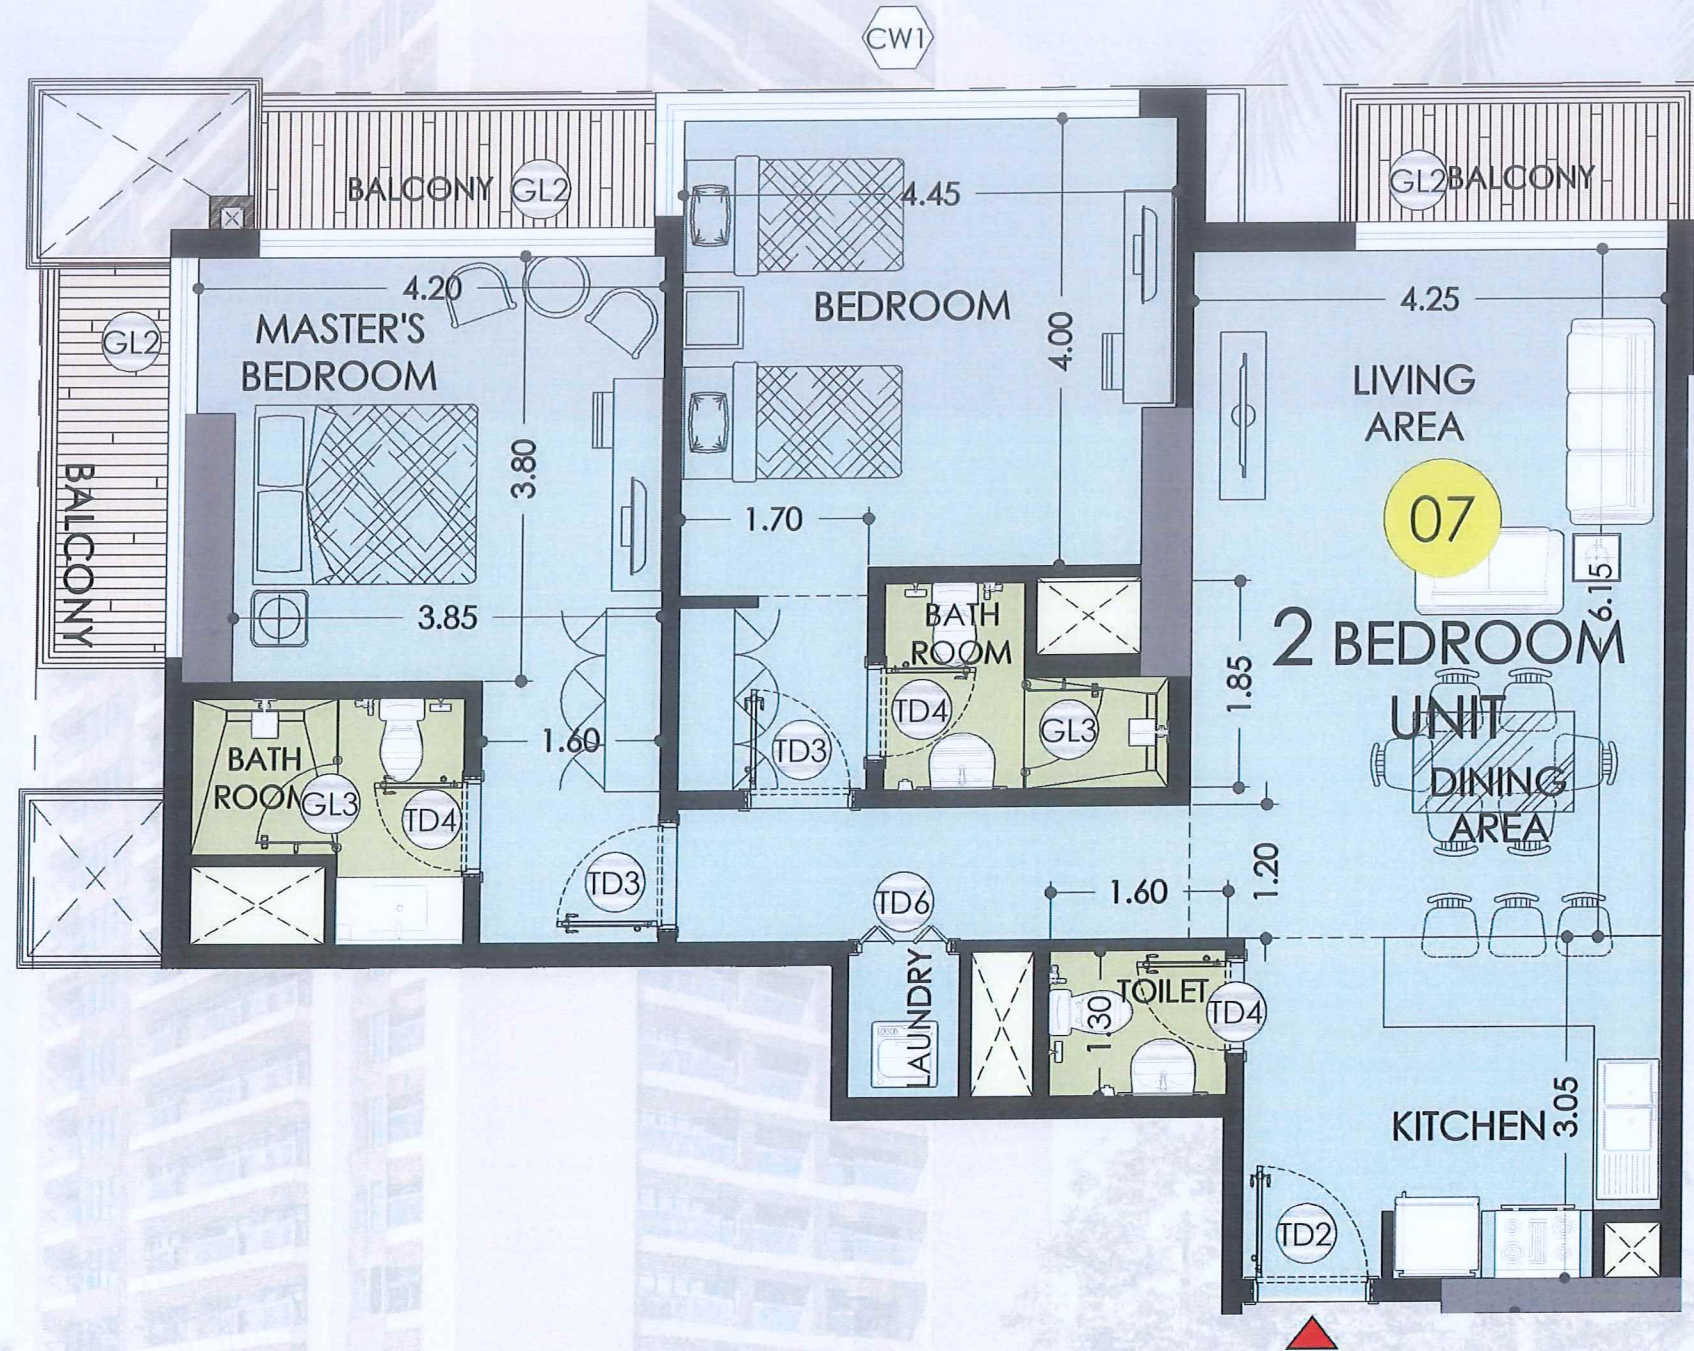

01 TYPICAL FLOOR PLAN (15TH - 18TH FLOOR)
SCALE 1:150

MARINA - 07 APARTMENT - 01

GROSS AREA = 108.90 sqm (Including Balcony)

MARINA - 07

Apartment floor plan:

Key plan:

01 TYPICAL FLOOR PLAN (15TH - 18TH FLOOR)
SCALE 1:150

Apartment floor plan:

MARINA - 07

Key plan:

01 TYPICAL FLOOR PLAN (15TH - 18TH FLOOR)
SCALE 1:100

MARINA - 07
APARTMENT - 05

GROSS AREA = 152.80 sqm (Including Balcony)

MARINA - 07

Apartment floor plan:

Key plan:

01 TYPICAL FLOOR PLAN (15TH - 18TH FLOOR)
SCALE 1:100

MARINA - 07 APARTMENT - 06

GROSS AREA = 108.00 sqm (Including Balcony)

MARINA - 07

Apartment floor plan:

Key plan:

01 TYPICAL FLOOR PLAN (15TH - 18TH FLOOR)
SCALE 1:150

MARINA - 07 APARTMENT - 07

GROSS AREA = 152.25 sqm (Including Balcony)

MARINA - 07

Apartment floor plan:

Key plan:

01 TYPICAL FLOOR PLAN (15TH - 18TH FLOOR)
SCALE 1:150

MARINA - 07 APARTMENT - 08

GROSS AREA = 146.80 sqm (Including Balcony)