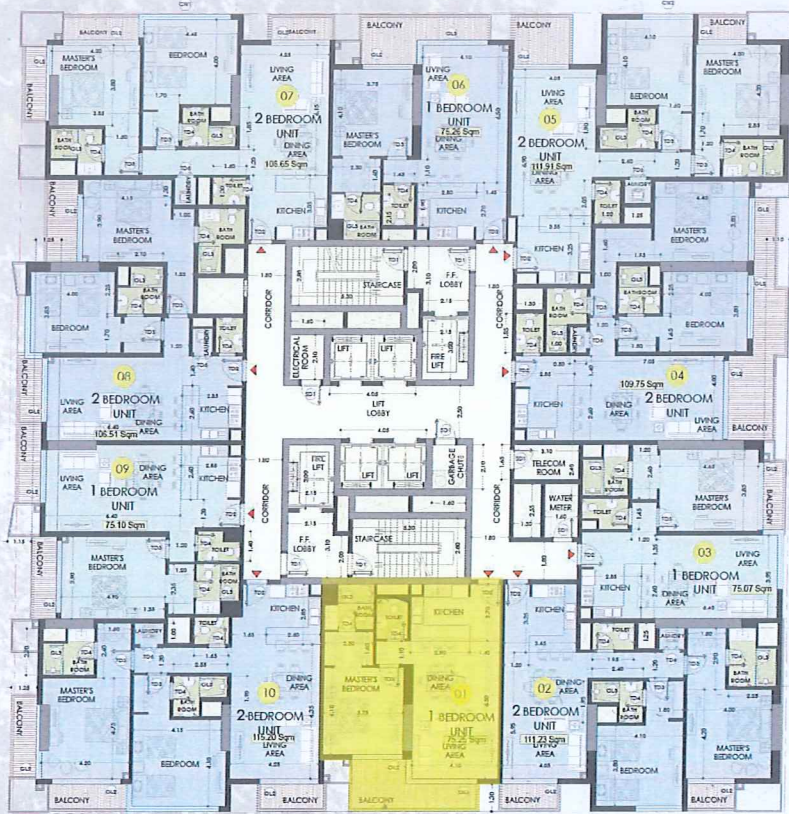

RES - 7

MARINA DISTRICT
LUSAIL, QATAR

LOCATION :

RES - 7

MARINA DISTRICT
LUSAIL, QATAR

MARINA - 07

Apartment floor plan:

Key plan:

01 TYPICAL FLOOR PLAN (15TH - 18TH FLOOR)
SCALE 1:150

MARINA - 07 APARTMENT - 01

GROSS AREA = 108.90 sqm (Including Balcony)

MARINA - 07

Apartment floor plan:

Key plan:

01 TYPICAL FLOOR PLAN (15TH - 18TH FLOOR)
SCALE 1:150

MARINA - 07 APARTMENT - 03

GROSS AREA = 101.20 sqm (Including Balcony)

MARINA - 07

Apartment floor plan:

Key plan:

01 TYPICAL FLOOR PLAN (15TH - 18TH FLOOR)
SCALE 1:100

MARINA - 07 APARTMENT - 04

GROSS AREA = 162.65 sqm (Including Balcony)

Apartment floor plan:

MARINA - 07

Key plan:

01 TYPICAL FLOOR PLAN (15TH - 18TH FLOOR)
SCALE 1:100

MARINA - 07
APARTMENT - 05

GROSS AREA = 152.80 sqm (Including Balcony)

MARINA - 07

Apartment floor plan: