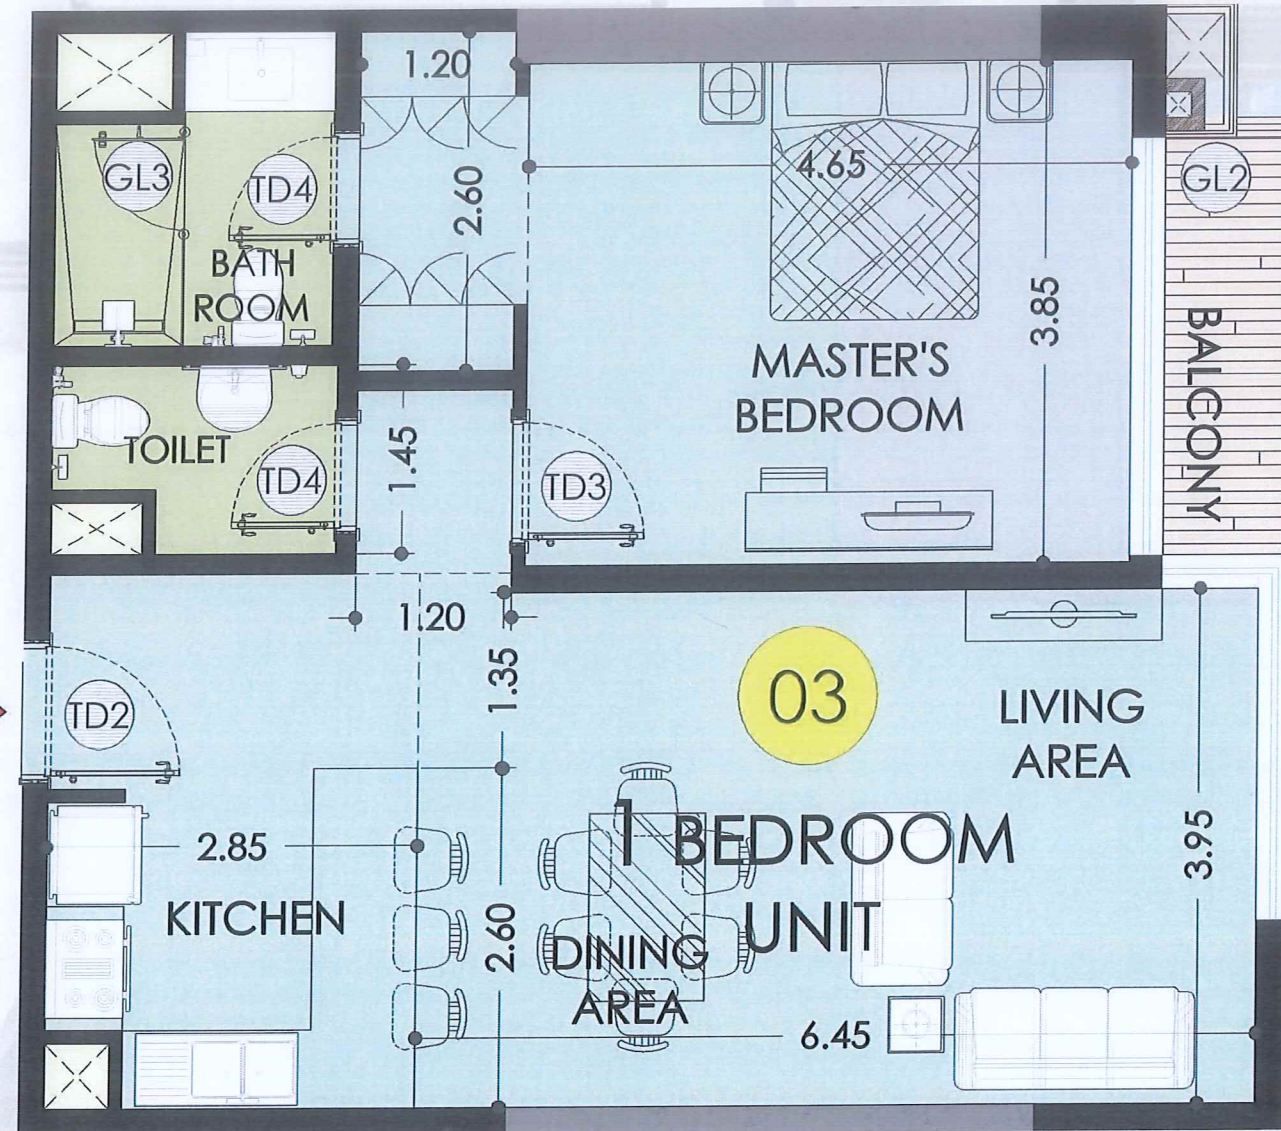

01 TYPICAL FLOOR PLAN (15TH - 18TH FLOOR)
SCALE 1:150

MARINA - 07 APARTMENT - 01

GROSS AREA = 108.90 sqm (Including Balcony)

MARINA - 07

Apartment floor plan:

Key plan:

01 TYPICAL FLOOR PLAN (15TH - 18TH FLOOR)
SCALE 1:150

MARINA - 07 APARTMENT - 03

GROSS AREA = 101.20 sqm (Including Balcony)

MARINA - 07

Apartment floor plan:

Key plan:

01 TYPICAL FLOOR PLAN (15TH - 18TH FLOOR)
SCALE 1:100

MARINA - 07 APARTMENT - 04

GROSS AREA = 162.65 sqm (Including Balcony)

Apartment floor plan:

MARINA - 07

Key plan:

01 TYPICAL FLOOR PLAN (15TH - 18TH FLOOR)
SCALE 1:100

MARINA - 07
APARTMENT - 05

GROSS AREA = 152.80 sqm (Including Balcony)

MARINA - 07

Apartment floor plan:

Key plan:

01 TYPICAL FLOOR PLAN (15TH - 18TH FLOOR)
SCALE 1:100

MARINA - 07 APARTMENT - 06

GROSS AREA = 108.00 sqm (Including Balcony)

MARINA - 07

Apartment floor plan:

Key plan:

01 TYPICAL FLOOR PLAN (15TH - 18TH FLOOR)
SCALE 1:150