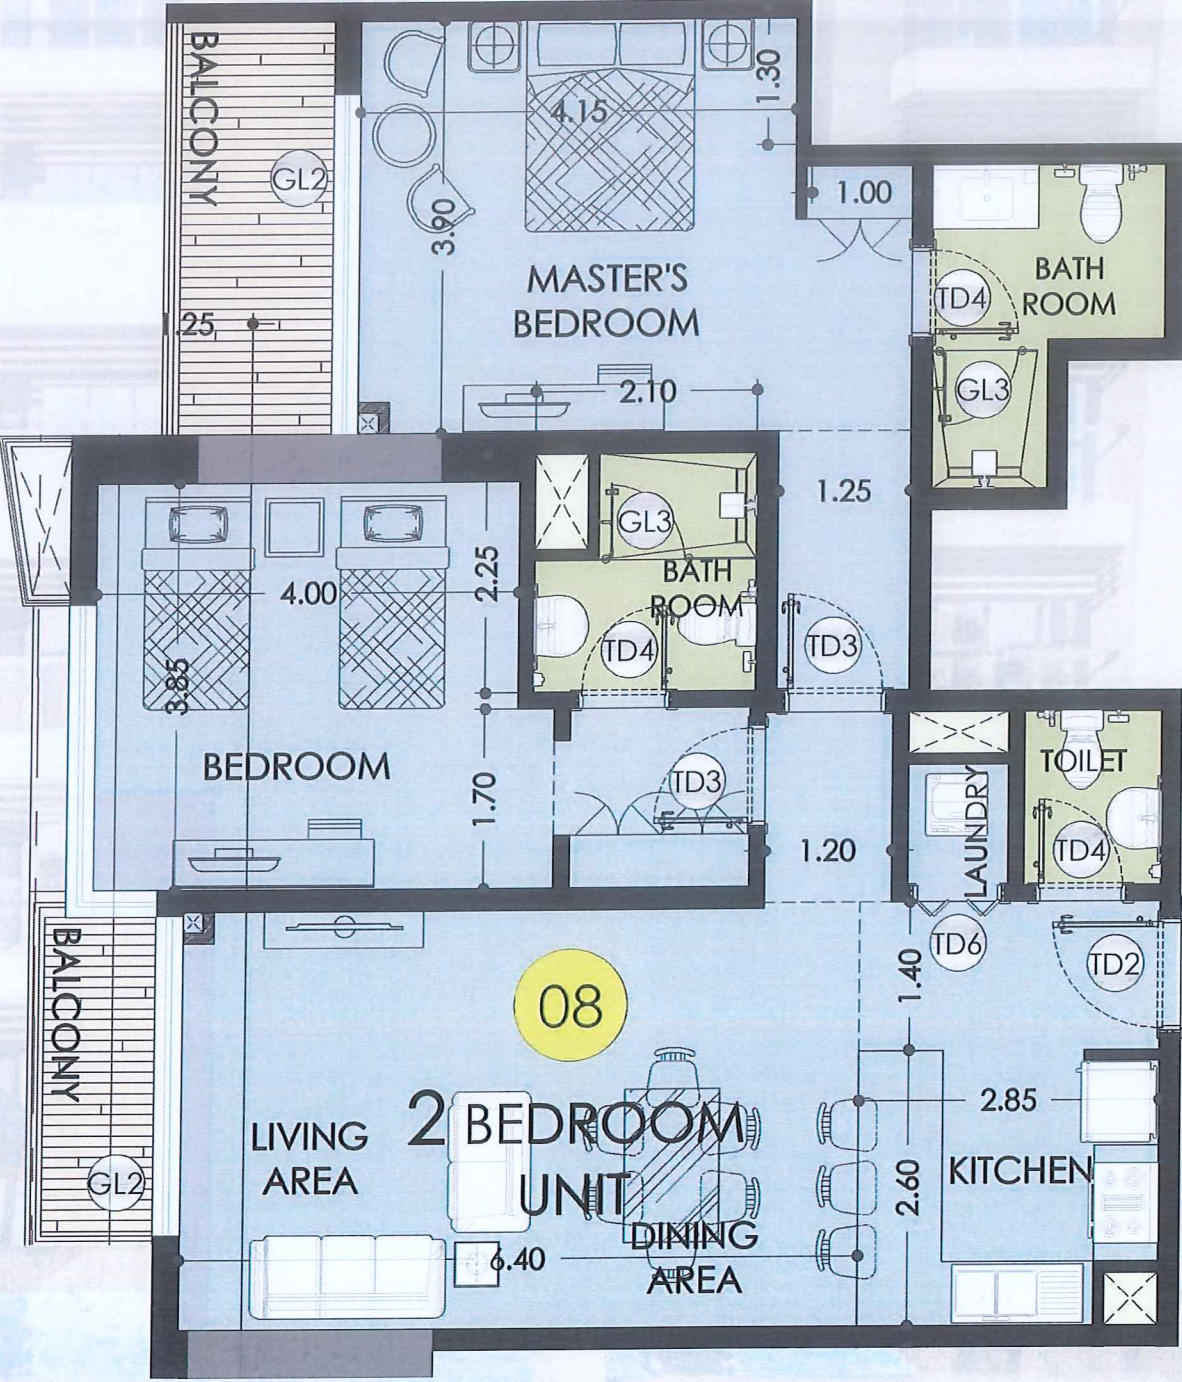

01 TYPICAL FLOOR PLAN (15TH - 18TH FLOOR)
SCALE 1:150

MARINA - 07 APARTMENT - 01

GROSS AREA = 108.90 sqm (Including Balcony)

MARINA - 07

Apartment floor plan:

Key plan:

01 TYPICAL FLOOR PLAN (15TH - 18TH FLOOR)
SCALE 1:150

Apartment floor plan:

MARINA - 07

Key plan:

01 TYPICAL FLOOR PLAN (15TH - 18TH FLOOR)
SCALE 1:100

MARINA - 07
APARTMENT - 05

GROSS AREA = 152.80 sqm (Including Balcony)

MARINA - 07

Apartment floor plan:

MARINA - 07 APARTMENT - 07

GROSS AREA = 152.25 sqm (Including Balcony)

MARINA - 07

Apartment floor plan:

Key plan:

01 TYPICAL FLOOR PLAN (15TH - 18TH FLOOR)
SCALE 1:150

MARINA - 07 APARTMENT - 08

GROSS AREA = 146.80 sqm (Including Balcony)

MARINA - 07

Key plan:

01 TYPICAL FLOOR PLAN (15TH - 18TH FLOOR)
SCALE 1:150

Apartment floor plan:

MARINA - 07 APARTMENT - 09

GROSS AREA = 107.91 sqm (Including Balcony)

MARINA - 07

Key plan: