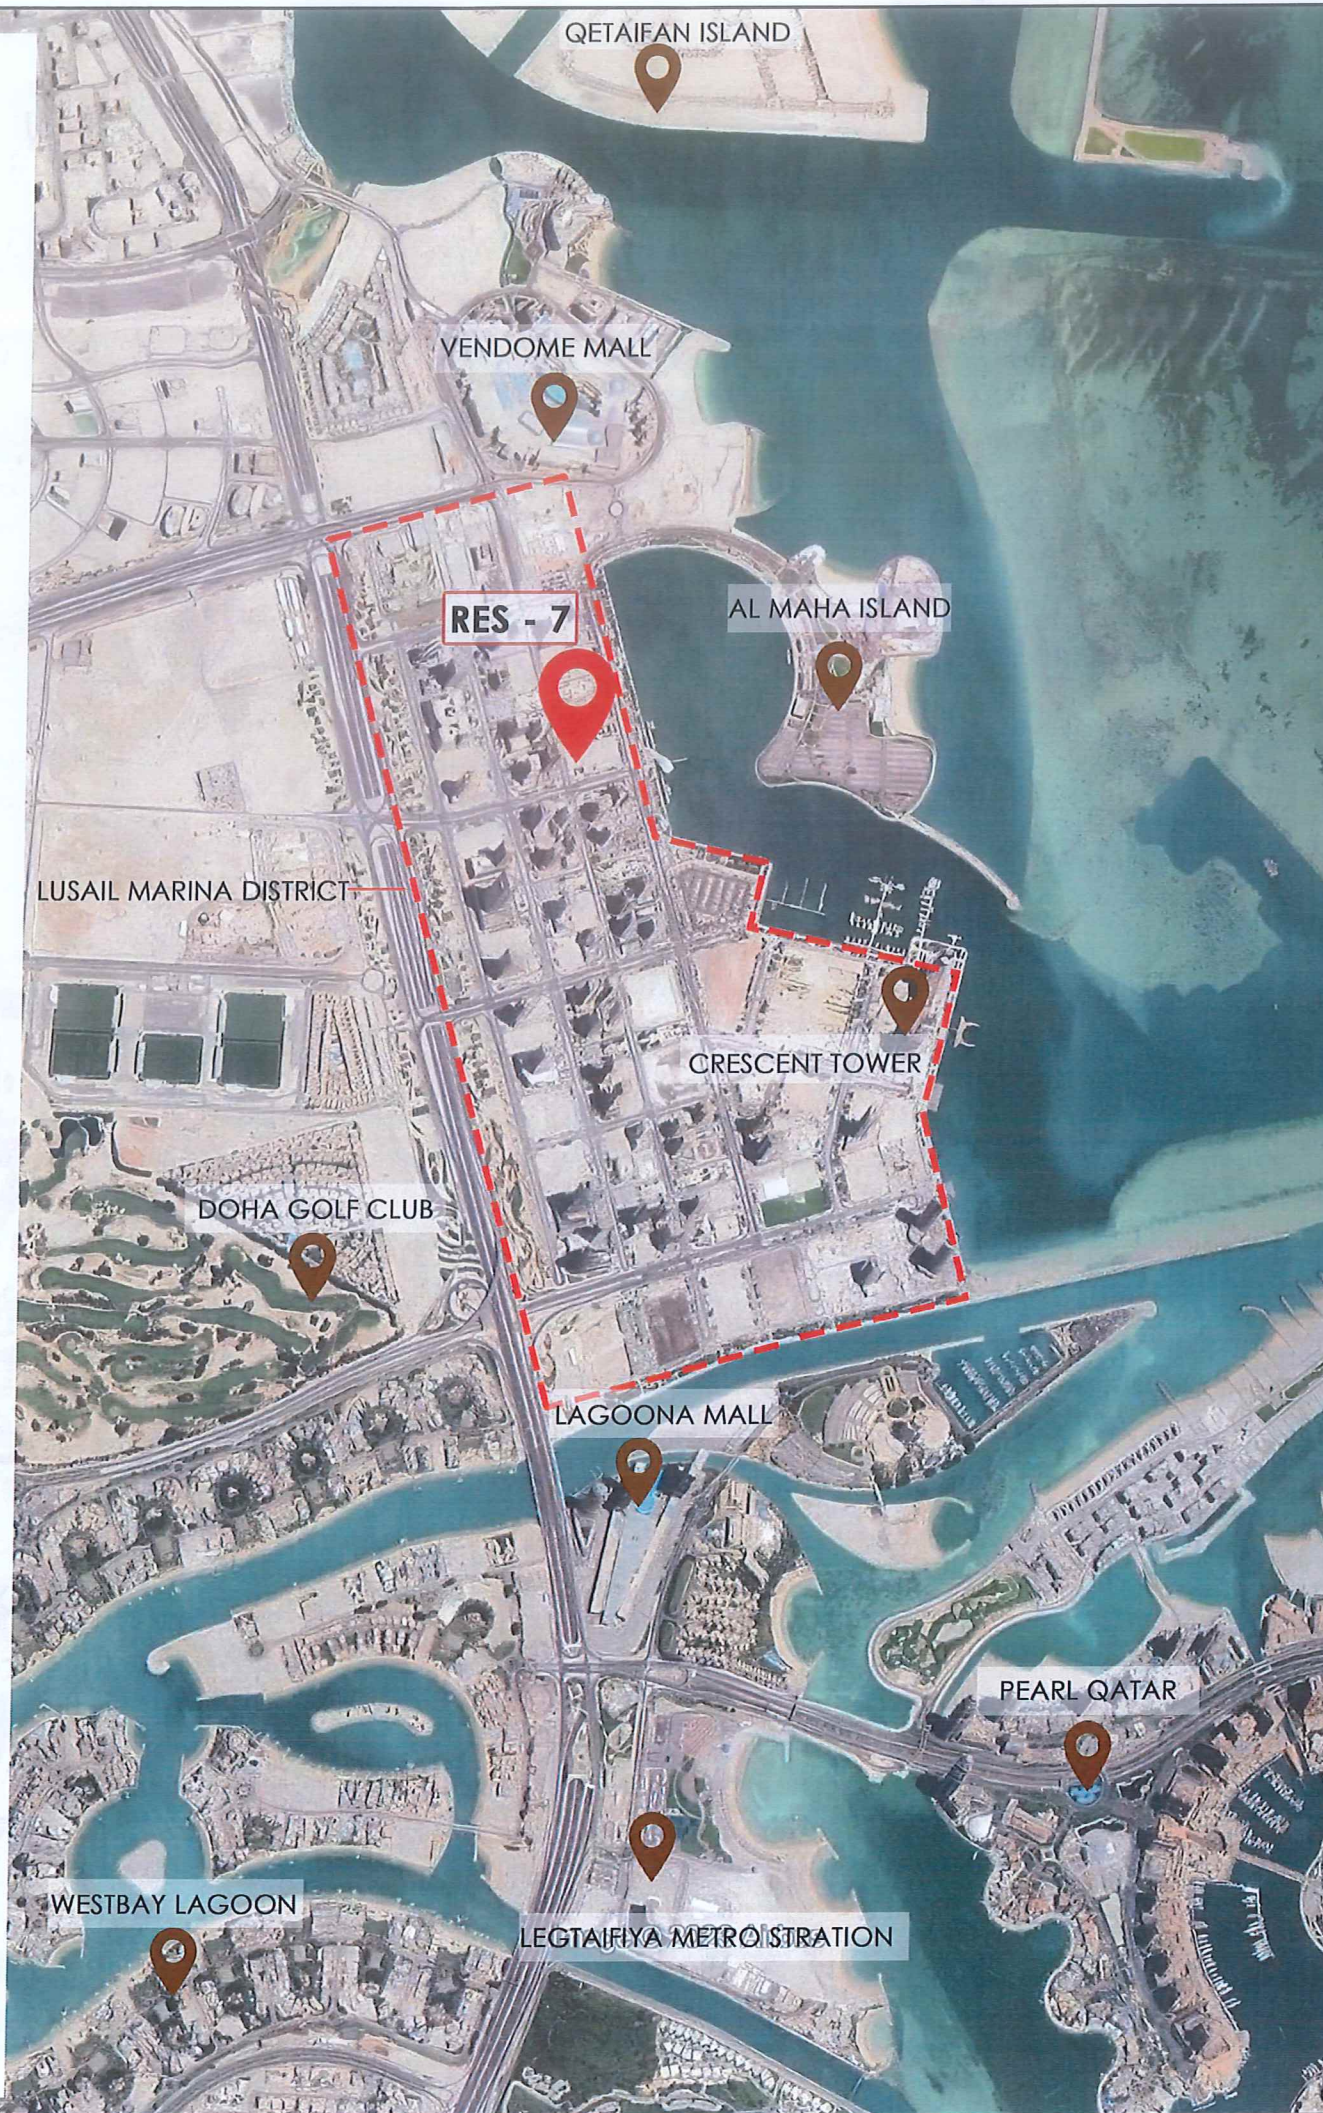

RES - 7

MARINA DISTRICT
LUSAIL, QATAR

LOCATION :

RES - 7

MARINA DISTRICT
LUSAIL, QATAR

MARINA - 07

Apartment floor plan:

Key plan: