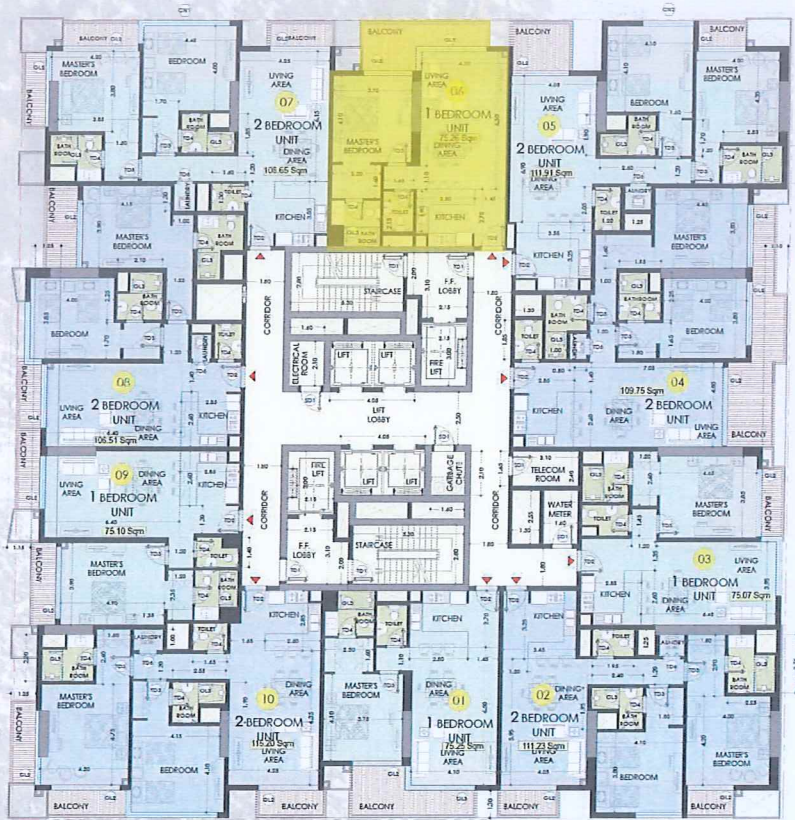

01 TYPICAL FLOOR PLAN (15TH - 18TH FLOOR)
SCALE 1:150

MARINA - 07 APARTMENT - 01

GROSS AREA = 108.90 sqm (Including Balcony)

MARINA - 07

Apartment floor plan:

Key plan:

01 TYPICAL FLOOR PLAN (15TH - 18TH FLOOR)
SCALE 1:150

MARINA - 07 APARTMENT - 03

GROSS AREA = 101.20 sqm (Including Balcony)

MARINA - 07

Apartment floor plan:

Key plan:

01 TYPICAL FLOOR PLAN (15TH - 18TH FLOOR)
SCALE 1:100

MARINA - 07 APARTMENT - 04

GROSS AREA = 162.65 sqm (Including Balcony)

Apartment floor plan:

MARINA - 07

Key plan:

01 TYPICAL FLOOR PLAN (15TH - 18TH FLOOR)
SCALE 1:100

MARINA - 07
APARTMENT - 05

GROSS AREA = 152.80 sqm (Including Balcony)

MARINA - 07

Apartment floor plan:

Key plan:

01 TYPICAL FLOOR PLAN (15TH - 18TH FLOOR)
SCALE 1:100

MARINA - 07 APARTMENT - 06

GROSS AREA = 108.00 sqm (Including Balcony)

MARINA - 07

Apartment floor plan:

Key plan:

01 TYPICAL FLOOR PLAN (15TH - 18TH FLOOR)
SCALE 1:150