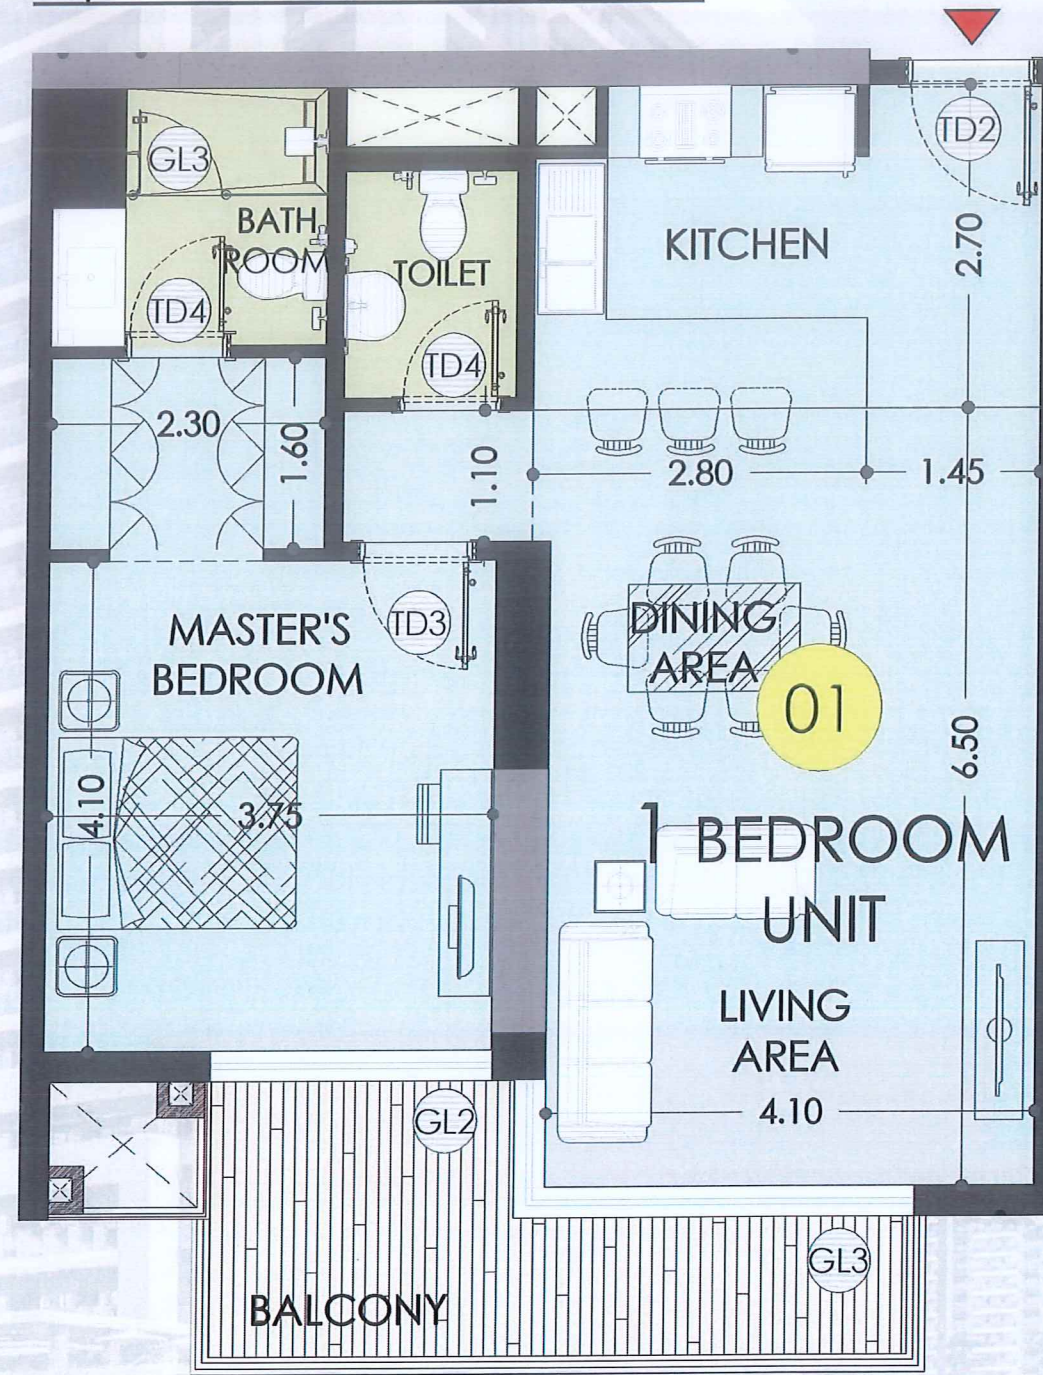

RES - 7

MARINA DISTRICT
LUSAIL, QATAR

LOCATION :

RES - 7

MARINA DISTRICT
LUSAIL, QATAR

MARINA - 07

Apartment floor plan:

Key plan:

01 TYPICAL FLOOR PLAN (15TH - 18TH FLOOR)
SCALE 1:150

MARINA - 07 APARTMENT - 01

GROSS AREA = 108.90 sqm (Including Balcony)

MARINA - 07

Apartment floor plan:

Key plan:

01 TYPICAL FLOOR PLAN (15TH - 18TH FLOOR)
SCALE 1:150

MARINA - 07 APARTMENT - 03

GROSS AREA = 101.20 sqm (Including Balcony)

MARINA - 07

Apartment floor plan:

Key plan:

01 TYPICAL FLOOR PLAN (15TH - 18TH FLOOR)
SCALE 1:100

MARINA - 07 APARTMENT - 04

GROSS AREA = 162.65 sqm (Including Balcony)

Apartment floor plan:

MARINA - 07

Key plan:

01 TYPICAL FLOOR PLAN (15TH - 18TH FLOOR)
SCALE 1:100

MARINA - 07
APARTMENT - 05

GROSS AREA = 152.80 sqm (Including Balcony)

MARINA - 07

Apartment floor plan: