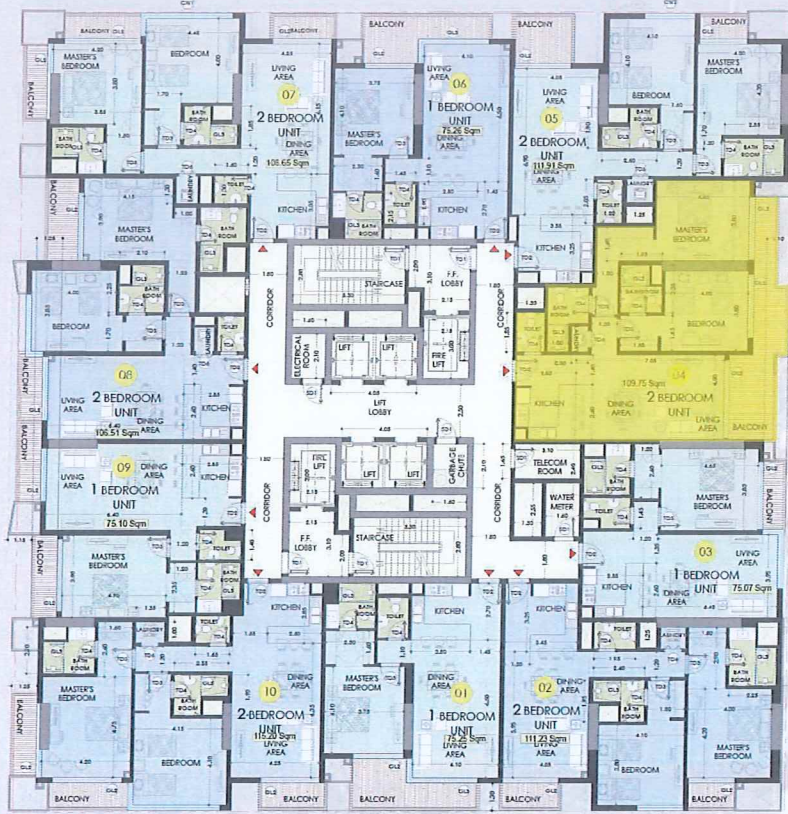

01 TYPICAL FLOOR PLAN (15TH - 18TH FLOOR)
SCALE 1:150

MARINA - 07 APARTMENT - 01

GROSS AREA = 108.90 sqm (Including Balcony)

MARINA - 07

Apartment floor plan:

Key plan:

01 TYPICAL FLOOR PLAN (15TH - 18TH FLOOR)
SCALE 1:150

MARINA - 07 APARTMENT - 03

GROSS AREA = 101.20 sqm (Including Balcony)

MARINA - 07

Apartment floor plan:

Key plan:

01 TYPICAL FLOOR PLAN (15TH - 18TH FLOOR)
SCALE 1:100

MARINA - 07 APARTMENT - 04

GROSS AREA = 162.65 sqm (Including Balcony)

Apartment floor plan:

MARINA - 07

Key plan:

01 TYPICAL FLOOR PLAN (15TH - 18TH FLOOR)
SCALE 1:100

MARINA - 07
APARTMENT - 05

GROSS AREA = 152.80 sqm (Including Balcony)

MARINA - 07

Apartment floor plan:

Key plan:

01 TYPICAL FLOOR PLAN (15TH - 18TH FLOOR)
SCALE 1:100

MARINA - 07 APARTMENT - 06

GROSS AREA = 108.00 sqm (Including Balcony)

MARINA - 07

Apartment floor plan:

Key plan:

01 TYPICAL FLOOR PLAN (15TH - 18TH FLOOR)
SCALE 1:150