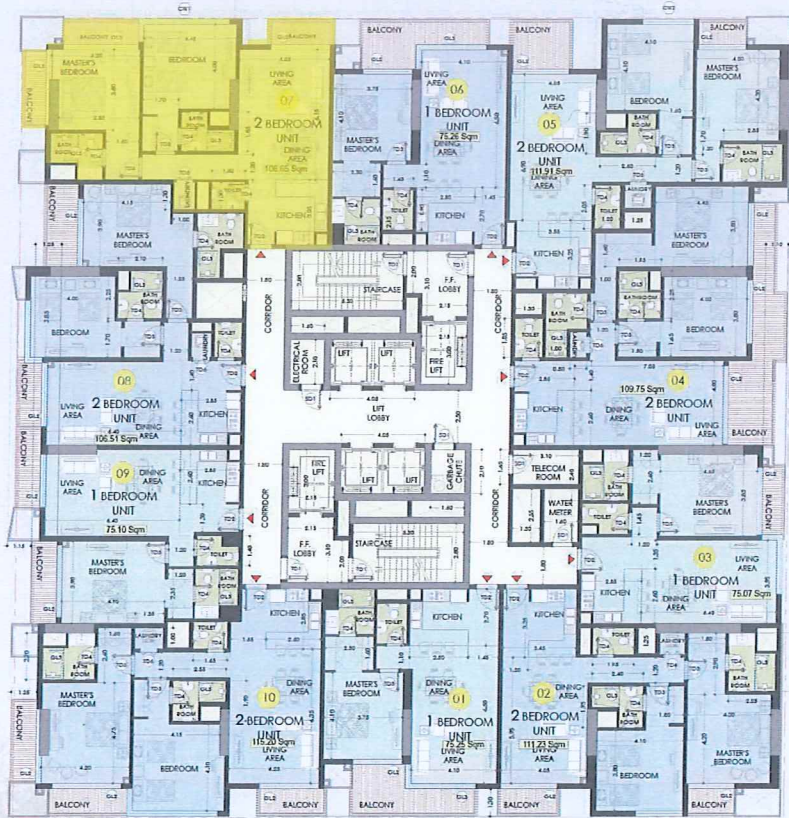

01 TYPICAL FLOOR PLAN (15TH - 18TH FLOOR)
SCALE 1:150

MARINA - 07 APARTMENT - 01

GROSS AREA = 108.90 sqm (Including Balcony)

MARINA - 07

Apartment floor plan:

Key plan:

01 TYPICAL FLOOR PLAN (15TH - 18TH FLOOR)
SCALE 1:150

Apartment floor plan:

MARINA - 07

Key plan:

01 TYPICAL FLOOR PLAN (15TH - 18TH FLOOR)
SCALE 1:100

MARINA - 07
APARTMENT - 05

GROSS AREA = 152.80 sqm (Including Balcony)

MARINA - 07

Apartment floor plan:

Key plan:

01 TYPICAL FLOOR PLAN (15TH - 18TH FLOOR)
SCALE 1:100

MARINA - 07 APARTMENT - 06

GROSS AREA = 108.00 sqm (Including Balcony)

MARINA - 07

Apartment floor plan:

Key plan:

01 TYPICAL FLOOR PLAN (15TH - 18TH FLOOR)
SCALE 1:150

MARINA - 07 APARTMENT - 07

GROSS AREA = 152.25 sqm (Including Balcony)

MARINA - 07

Apartment floor plan:

Key plan:

01 TYPICAL FLOOR PLAN (15TH - 18TH FLOOR)
SCALE 1:150

MARINA - 07 APARTMENT - 08

GROSS AREA = 146.80 sqm (Including Balcony)