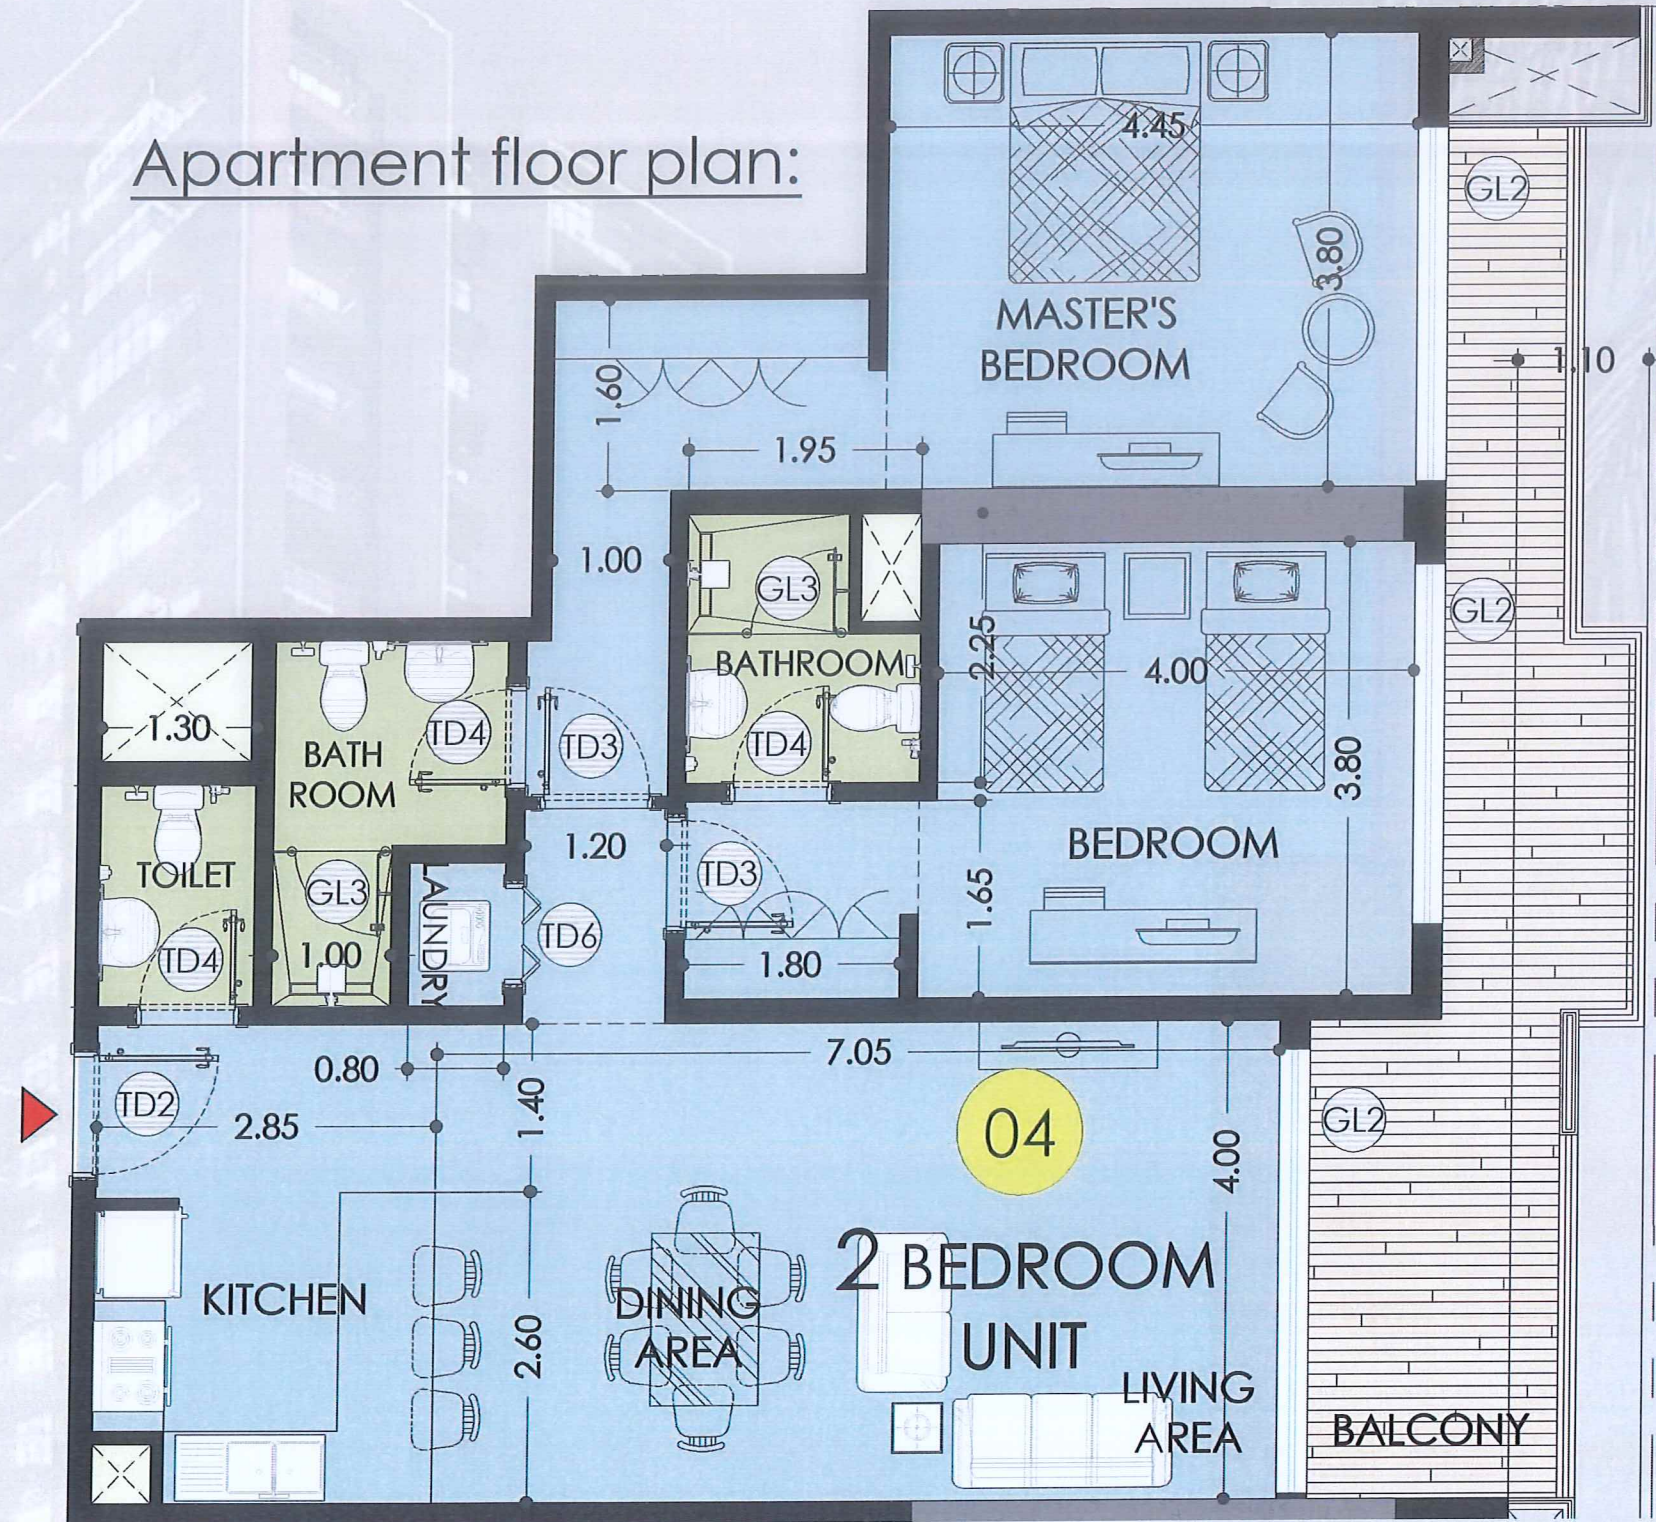

RES - 7

MARINA DISTRICT
LUSAIL, QATAR

LOCATION :

RES - 7

MARINA DISTRICT
LUSAIL, QATAR

MARINA - 07

Apartment floor plan:

Key plan:

01 TYPICAL FLOOR PLAN (15TH - 18TH FLOOR)
SCALE 1:150

MARINA - 07 APARTMENT - 01

GROSS AREA = 108.90 sqm (Including Balcony)

MARINA - 07

Apartment floor plan:

Key plan:

01 TYPICAL FLOOR PLAN (15TH - 18TH FLOOR)
SCALE 1:150

MARINA - 07 APARTMENT - 03

GROSS AREA = 101.20 sqm (Including Balcony)

MARINA - 07

Apartment floor plan:

Key plan:

01 TYPICAL FLOOR PLAN (15TH - 18TH FLOOR)
SCALE 1:100

MARINA - 07 APARTMENT - 04

GROSS AREA = 162.65 sqm (Including Balcony)

Apartment floor plan:

MARINA - 07

Key plan:

01 TYPICAL FLOOR PLAN (15TH - 18TH FLOOR)
SCALE 1:100

MARINA - 07
APARTMENT - 05

GROSS AREA = 152.80 sqm (Including Balcony)

MARINA - 07

Apartment floor plan: