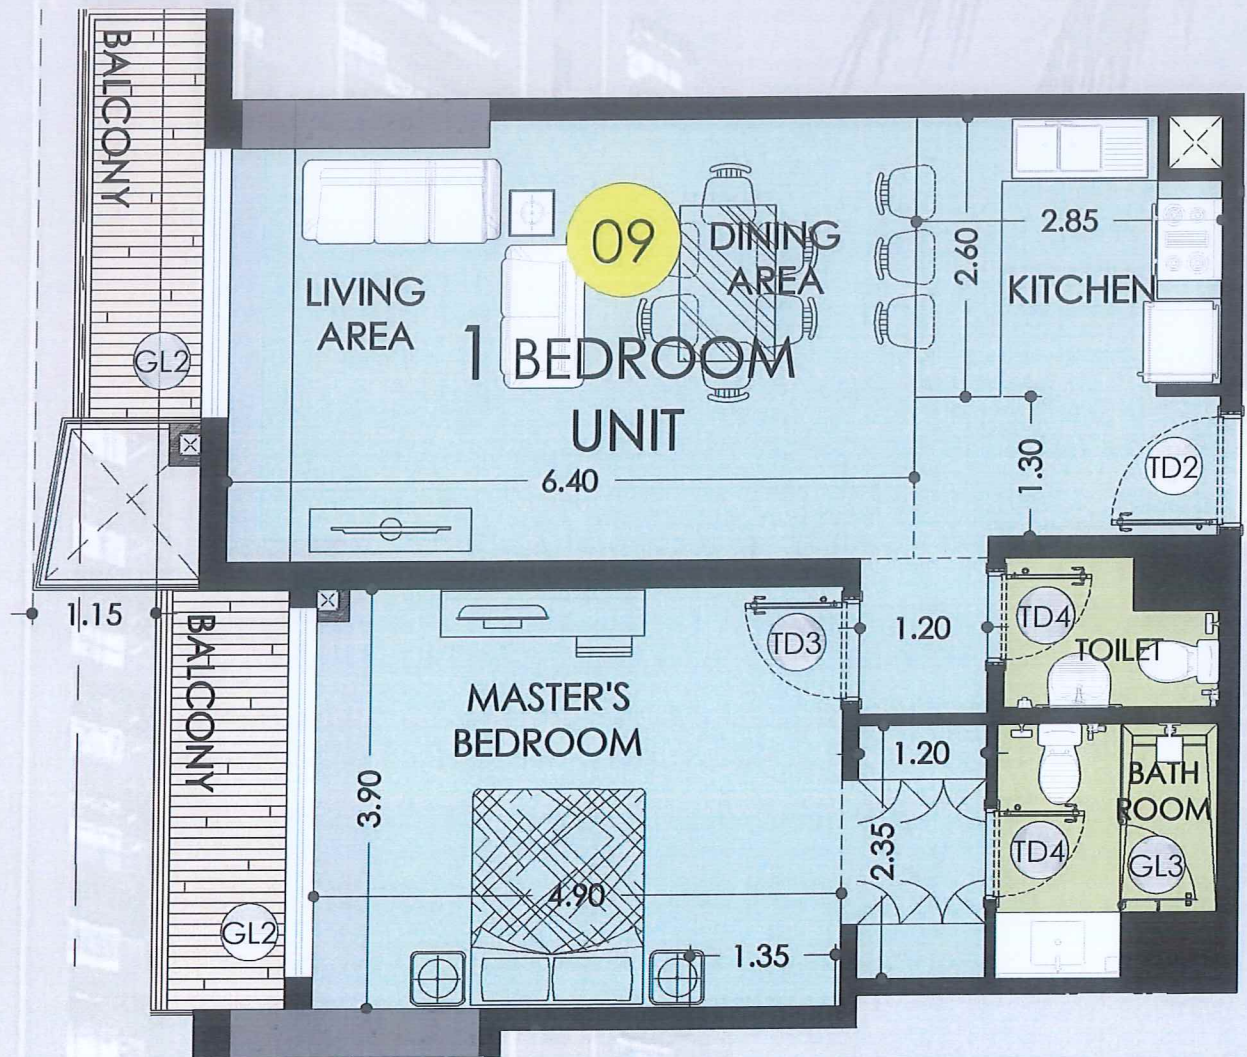

01 TYPICAL FLOOR PLAN (15TH - 18TH FLOOR)
SCALE 1:150

MARINA - 07 APARTMENT - 01

GROSS AREA = 108.90 sqm (Including Balcony)

MARINA - 07

Apartment floor plan:

Key plan:

01 TYPICAL FLOOR PLAN (15TH - 18TH FLOOR)
SCALE 1:150

Apartment floor plan:

MARINA - 07

Key plan:

01 TYPICAL FLOOR PLAN (15TH - 18TH FLOOR)
SCALE 1:100

MARINA - 07
APARTMENT - 05

GROSS AREA = 152.80 sqm (Including Balcony)

MARINA - 07

Apartment floor plan:

MARINA - 07 APARTMENT - 07

GROSS AREA = 152.25 sqm (Including Balcony)

MARINA - 07

Apartment floor plan:

Key plan:

01 TYPICAL FLOOR PLAN (15TH - 18TH FLOOR)
SCALE 1:150

MARINA - 07 APARTMENT - 08

GROSS AREA = 146.80 sqm (Including Balcony)

MARINA - 07

Key plan:

01 TYPICAL FLOOR PLAN (15TH - 18TH FLOOR)
SCALE 1:150

Apartment floor plan:

MARINA - 07 APARTMENT - 09

GROSS AREA = 107.91 sqm (Including Balcony)

MARINA - 07

Key plan: