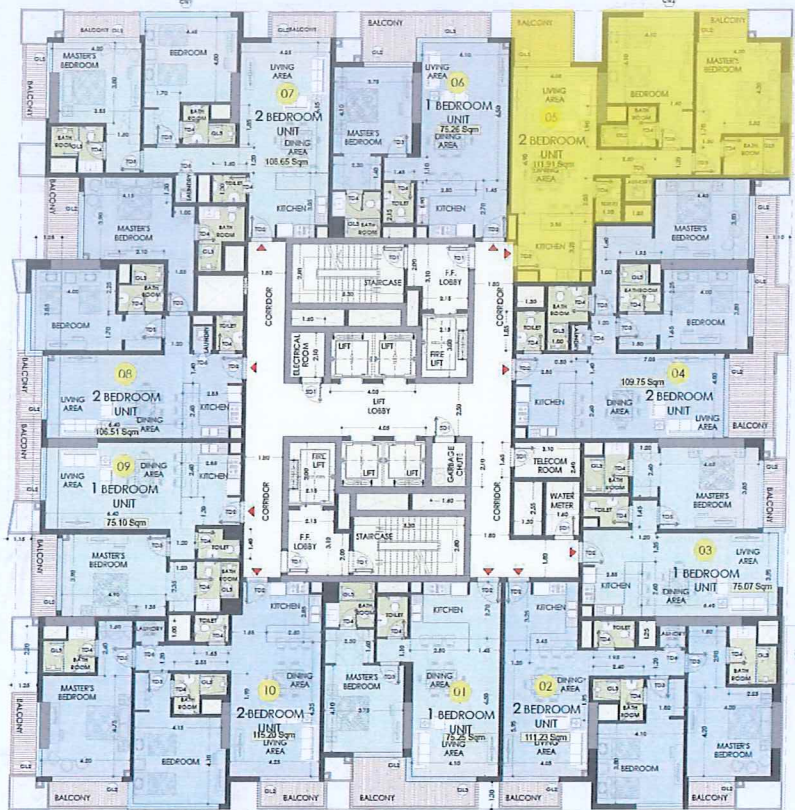

RES - 7

MARINA DISTRICT
LUSAIL, QATAR

LOCATION :

RES - 7

MARINA DISTRICT
LUSAIL, QATAR

MARINA - 07

Apartment floor plan:

Key plan:

01 TYPICAL FLOOR PLAN (15TH - 18TH FLOOR)
SCALE 1:150

MARINA - 07 APARTMENT - 01

GROSS AREA = 108.90 sqm (Including Balcony)

MARINA - 07

Apartment floor plan:

Key plan:

01 TYPICAL FLOOR PLAN (15TH - 18TH FLOOR)
SCALE 1:150

MARINA - 07 APARTMENT - 03

GROSS AREA = 101.20 sqm (Including Balcony)

MARINA - 07

Apartment floor plan:

Key plan:

01 TYPICAL FLOOR PLAN (15TH - 18TH FLOOR)
SCALE 1:100

MARINA - 07 APARTMENT - 04

GROSS AREA = 162.65 sqm (Including Balcony)

Apartment floor plan:

MARINA - 07

Key plan:

01 TYPICAL FLOOR PLAN (15TH - 18TH FLOOR)
SCALE 1:100

MARINA - 07
APARTMENT - 05

GROSS AREA = 152.80 sqm (Including Balcony)

MARINA - 07

Apartment floor plan: