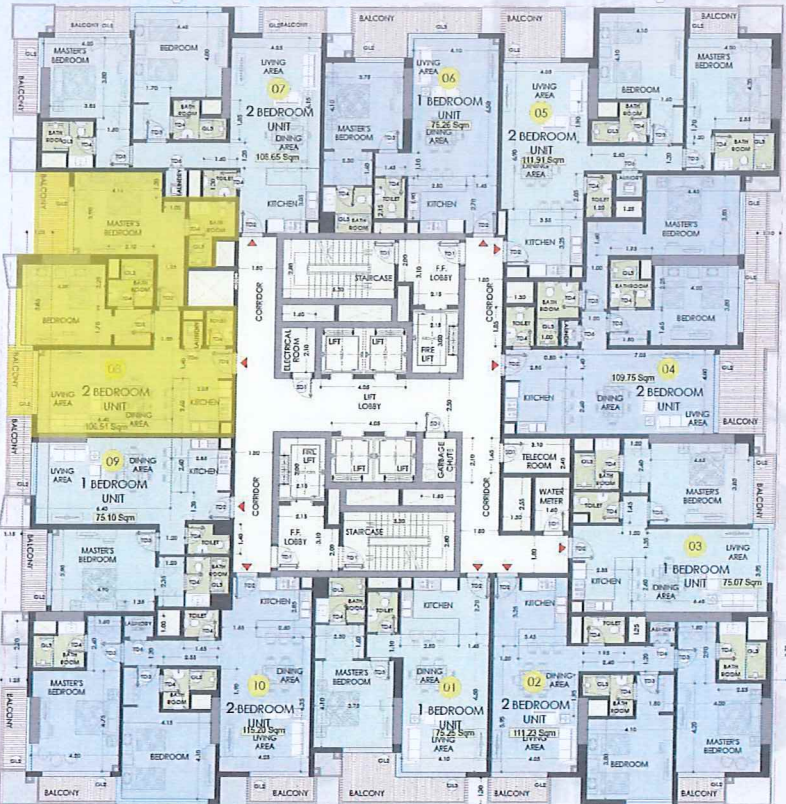

01 TYPICAL FLOOR PLAN (15TH - 18TH FLOOR)
SCALE 1:150

MARINA - 07 APARTMENT - 01

GROSS AREA = 108.90 sqm (Including Balcony)

MARINA - 07

Apartment floor plan:

Key plan:

01 TYPICAL FLOOR PLAN (15TH - 18TH FLOOR)
SCALE 1:150

Key plan:

01 TYPICAL FLOOR PLAN (15TH - 18TH FLOOR)
SCALE 1:100

MARINA - 07 APARTMENT - 06

GROSS AREA = 108.00 sqm (Including Balcony)

MARINA - 07

Apartment floor plan:

Key plan:

01 TYPICAL FLOOR PLAN (15TH - 18TH FLOOR)
SCALE 1:150

MARINA - 07 APARTMENT - 07

GROSS AREA = 152.25 sqm (Including Balcony)

MARINA - 07

Apartment floor plan:

Key plan:

01 TYPICAL FLOOR PLAN (15TH - 18TH FLOOR)
SCALE 1:150

MARINA - 07 APARTMENT - 08

GROSS AREA = 146.80 sqm (Including Balcony)

MARINA - 07

Key plan:

01 TYPICAL FLOOR PLAN (15TH - 18TH FLOOR)
SCALE 1:150

Apartment floor plan:

MARINA - 07 APARTMENT - 09

GROSS AREA = 107.91 sqm (Including Balcony)

MARINA - 07

Key plan: