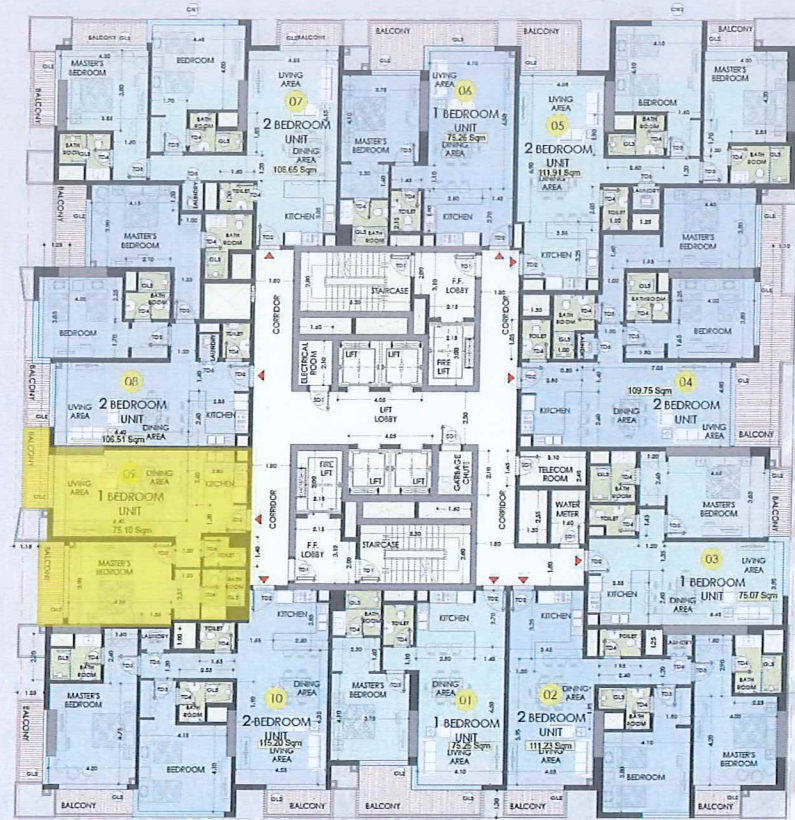

01 TYPICAL FLOOR PLAN (15TH - 18TH FLOOR)
SCALE 1:150

MARINA - 07 APARTMENT - 01

GROSS AREA = 108.90 sqm (Including Balcony)

MARINA - 07

Apartment floor plan:

Key plan:

01 TYPICAL FLOOR PLAN (15TH - 18TH FLOOR)
SCALE 1:150

Apartment floor plan:

MARINA - 07

Key plan:

01 TYPICAL FLOOR PLAN (15TH - 18TH FLOOR)
SCALE 1:100

MARINA - 07
APARTMENT - 05

GROSS AREA = 152.80 sqm (Including Balcony)

MARINA - 07

Apartment floor plan:

MARINA - 07 APARTMENT - 07

GROSS AREA = 152.25 sqm (Including Balcony)

MARINA - 07

Apartment floor plan:

Key plan:

01 TYPICAL FLOOR PLAN (15TH - 18TH FLOOR)
SCALE 1:150

MARINA - 07 APARTMENT - 08

GROSS AREA = 146.80 sqm (Including Balcony)

MARINA - 07

Key plan:

01 TYPICAL FLOOR PLAN (15TH - 18TH FLOOR)
SCALE 1:150

Apartment floor plan:

MARINA - 07 APARTMENT - 09

GROSS AREA = 107.91 sqm (Including Balcony)

MARINA - 07

Key plan: