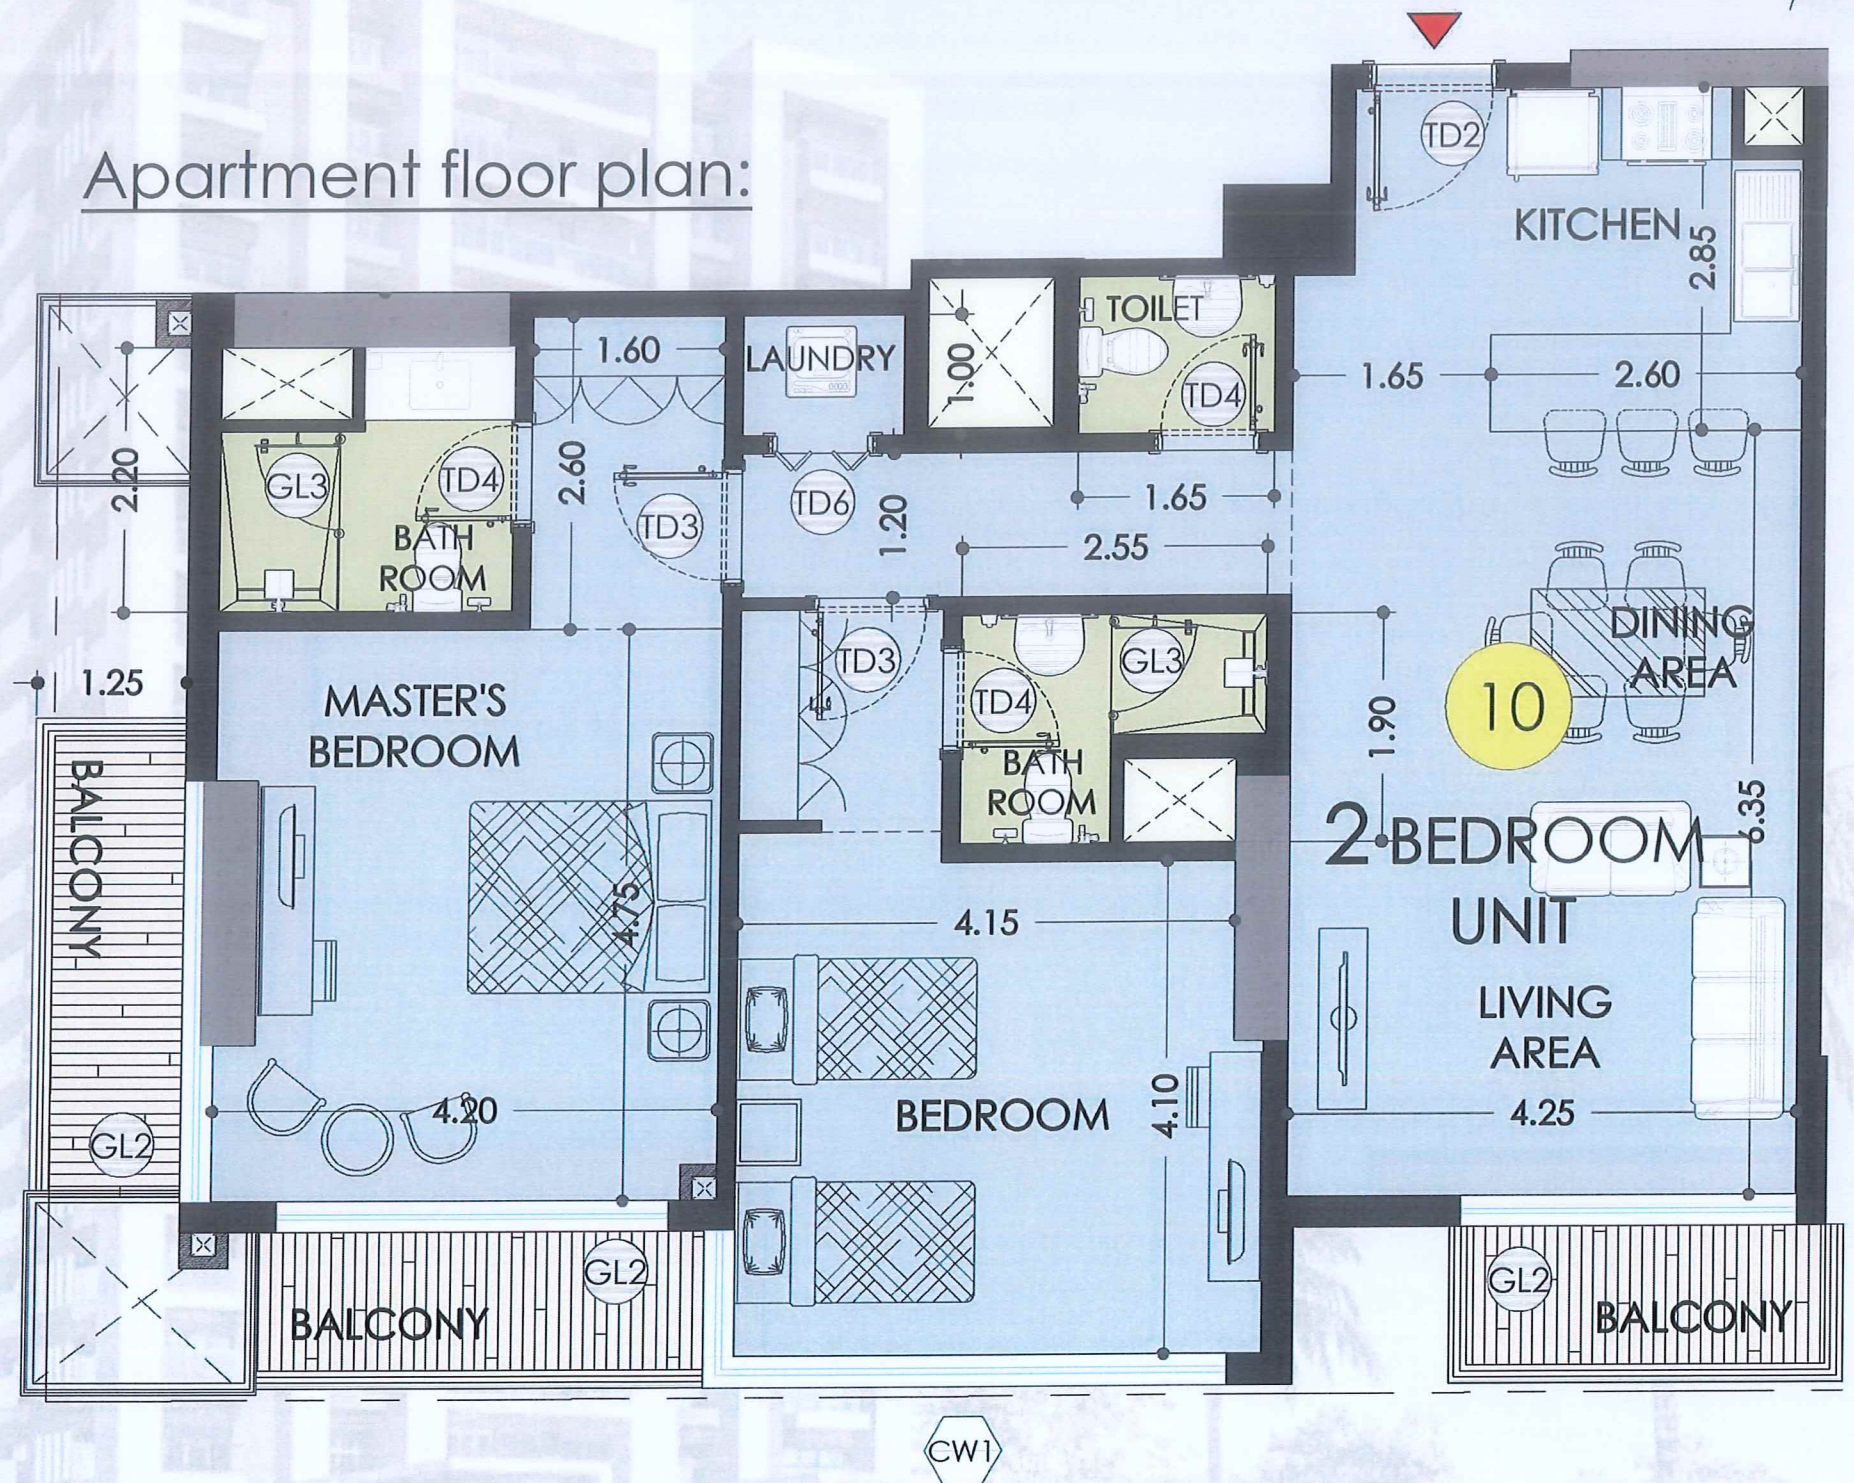

Apartment floor plan:

MARINA - 07 APARTMENT - 10

GROSS AREA = 163.58 sqm (Including Balcony)