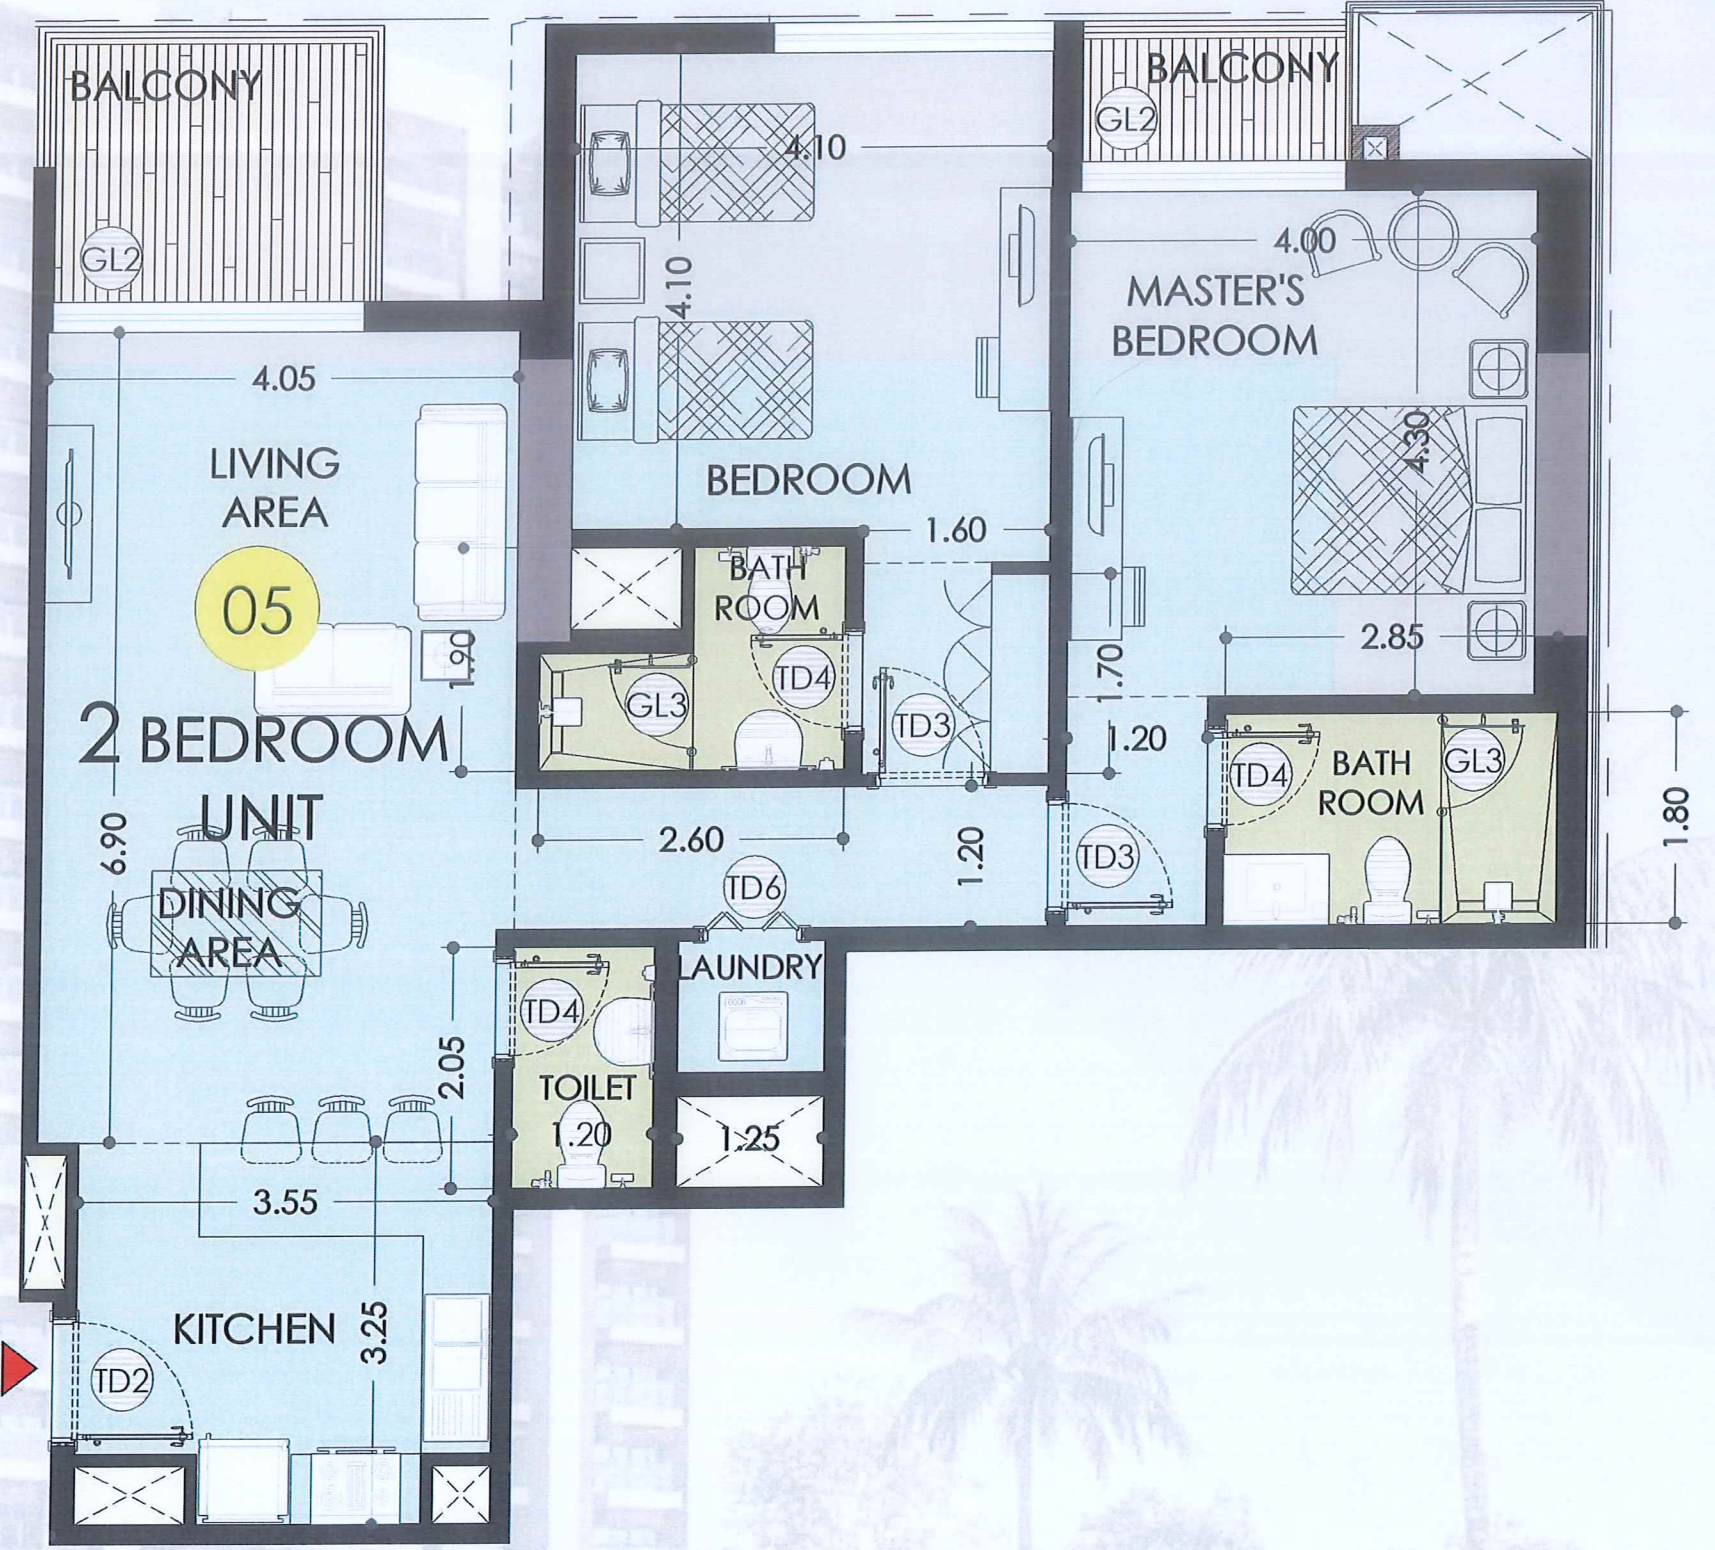

01 TYPICAL FLOOR PLAN (15TH - 18TH FLOOR)
SCALE 1:150

MARINA - 07 APARTMENT - 01

GROSS AREA = 108.90 sqm (Including Balcony)

MARINA - 07

Apartment floor plan:

Key plan:

01 TYPICAL FLOOR PLAN (15TH - 18TH FLOOR)
SCALE 1:150

MARINA - 07 APARTMENT - 03

GROSS AREA = 101.20 sqm (Including Balcony)

MARINA - 07

Apartment floor plan:

Key plan:

01 TYPICAL FLOOR PLAN (15TH - 18TH FLOOR)
SCALE 1:100

MARINA - 07 APARTMENT - 04

GROSS AREA = 162.65 sqm (Including Balcony)

Apartment floor plan:

MARINA - 07

Key plan:

01 TYPICAL FLOOR PLAN (15TH - 18TH FLOOR)
SCALE 1:100

MARINA - 07
APARTMENT - 05

GROSS AREA = 152.80 sqm (Including Balcony)

MARINA - 07

Apartment floor plan:

Key plan:

01 TYPICAL FLOOR PLAN (15TH - 18TH FLOOR)
SCALE 1:100

MARINA - 07 APARTMENT - 06

GROSS AREA = 108.00 sqm (Including Balcony)

MARINA - 07

Apartment floor plan:

Key plan:

01 TYPICAL FLOOR PLAN (15TH - 18TH FLOOR)
SCALE 1:150