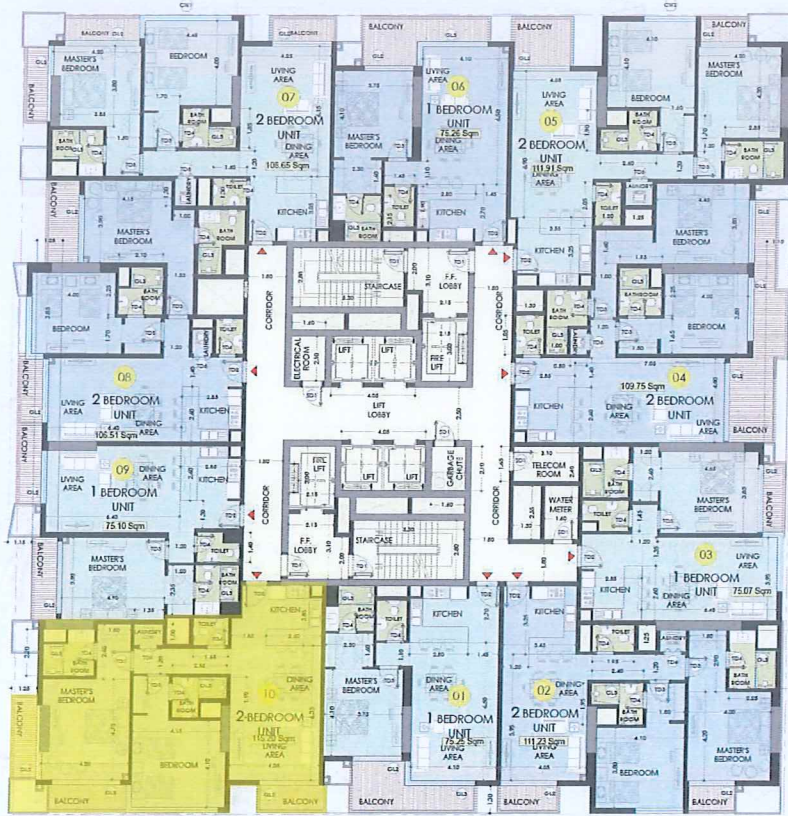

01 TYPICAL FLOOR PLAN (15TH - 18TH FLOOR)
SCALE 1:150

MARINA - 07 APARTMENT - 01

GROSS AREA = 108.90 sqm (Including Balcony)

MARINA - 07

Apartment floor plan:

Key plan:

01 TYPICAL FLOOR PLAN (15TH - 18TH FLOOR)
SCALE 1:150

MARINA - 07 APARTMENT - 07

GROSS AREA = 152.25 sqm (Including Balcony)

MARINA - 07

Apartment floor plan:

Key plan:

01 TYPICAL FLOOR PLAN (15TH - 18TH FLOOR)
SCALE 1:150

MARINA - 07 APARTMENT - 08

GROSS AREA = 146.80 sqm (Including Balcony)

MARINA - 07

Key plan:

01 TYPICAL FLOOR PLAN (15TH - 18TH FLOOR)
SCALE 1:150

Apartment floor plan:

MARINA - 07 APARTMENT - 09

GROSS AREA = 107.91 sqm (Including Balcony)

MARINA - 07

Key plan:

01 TYPICAL FLOOR PLAN (15TH - 18TH FLOOR)
SCALE 1:150

Apartment floor plan:

MARINA - 07 APARTMENT - 10

GROSS AREA = 163.58 sqm (Including Balcony)