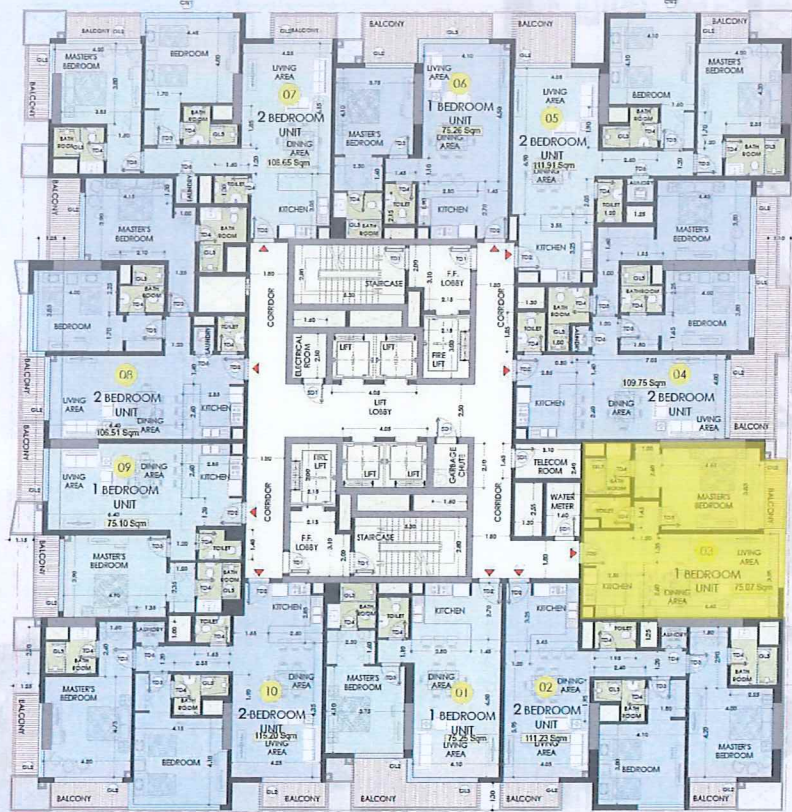

RES - 7

MARINA DISTRICT
LUSAIL, QATAR

LOCATION :

RES - 7

MARINA DISTRICT
LUSAIL, QATAR

MARINA - 07

Apartment floor plan:

Key plan:

01 TYPICAL FLOOR PLAN (15TH - 18TH FLOOR)
SCALE 1:150

MARINA - 07 APARTMENT - 01

GROSS AREA = 108.90 sqm (Including Balcony)

MARINA - 07

Apartment floor plan:

Key plan:

01 TYPICAL FLOOR PLAN (15TH - 18TH FLOOR)
SCALE 1:150

MARINA - 07 APARTMENT - 03

GROSS AREA = 101.20 sqm (Including Balcony)

MARINA - 07

Apartment floor plan:

Key plan:

01 TYPICAL FLOOR PLAN (15TH - 18TH FLOOR)
SCALE 1:100

MARINA - 07 APARTMENT - 04

GROSS AREA = 162.65 sqm (Including Balcony)

Apartment floor plan:

MARINA - 07

Key plan:

01 TYPICAL FLOOR PLAN (15TH - 18TH FLOOR)
SCALE 1:100

MARINA - 07
APARTMENT - 05

GROSS AREA = 152.80 sqm (Including Balcony)

MARINA - 07

Apartment floor plan: