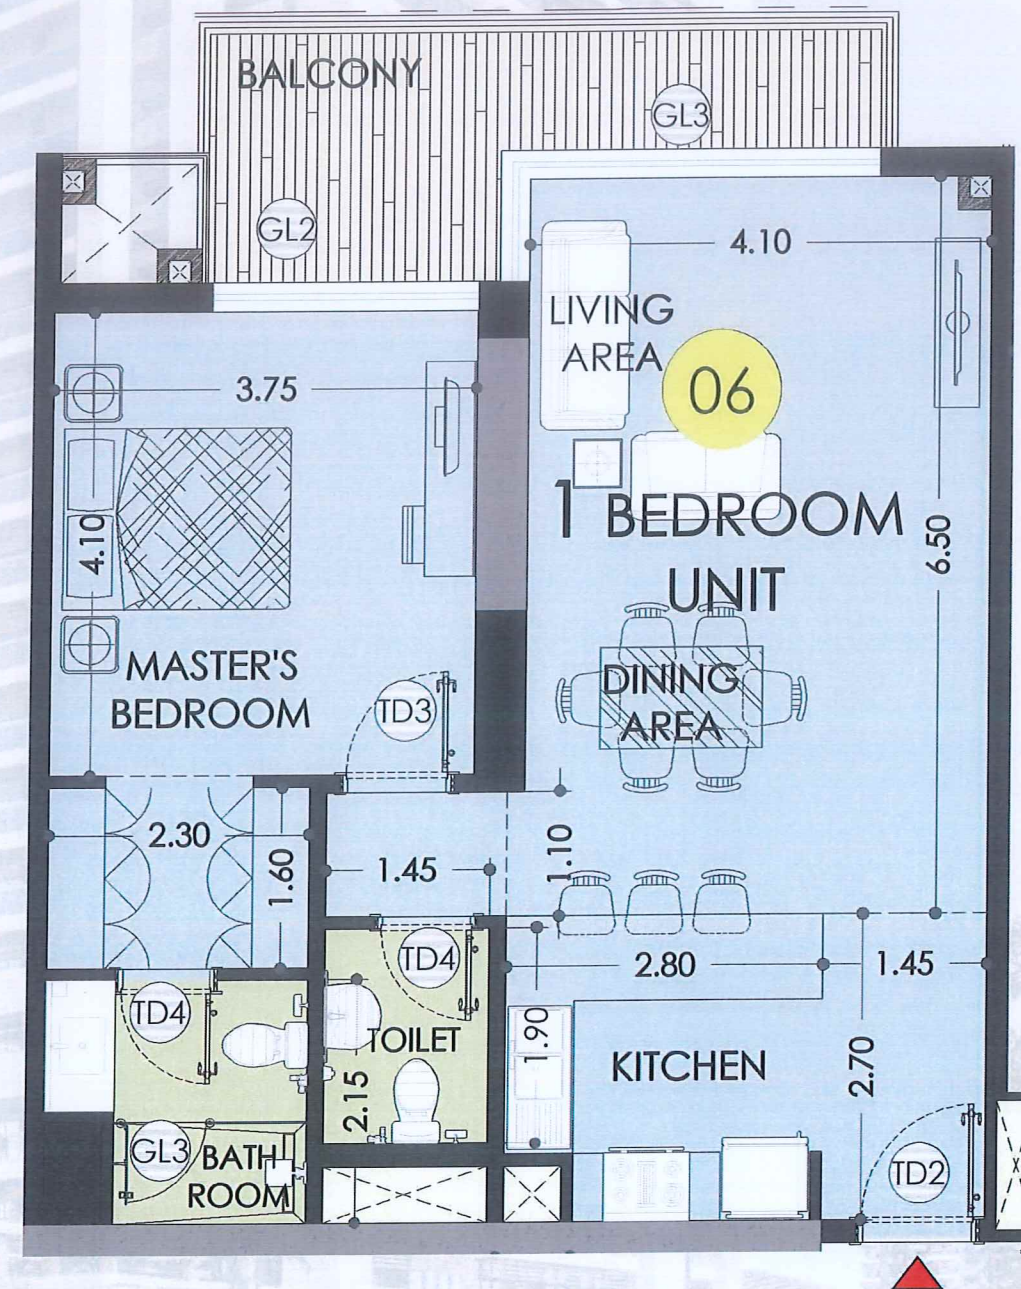

01 TYPICAL FLOOR PLAN (15TH - 18TH FLOOR)
SCALE 1:150

MARINA - 07 APARTMENT - 01

GROSS AREA = 108.90 sqm (Including Balcony)

MARINA - 07

Apartment floor plan:

Key plan:

01 TYPICAL FLOOR PLAN (15TH - 18TH FLOOR)
SCALE 1:150

MARINA - 07 APARTMENT - 03

GROSS AREA = 101.20 sqm (Including Balcony)

MARINA - 07

Apartment floor plan:

Key plan:

01 TYPICAL FLOOR PLAN (15TH - 18TH FLOOR)
SCALE 1:100

MARINA - 07 APARTMENT - 04

GROSS AREA = 162.65 sqm (Including Balcony)

Apartment floor plan:

MARINA - 07

Key plan:

01 TYPICAL FLOOR PLAN (15TH - 18TH FLOOR)
SCALE 1:100

MARINA - 07
APARTMENT - 05

GROSS AREA = 152.80 sqm (Including Balcony)

MARINA - 07

Apartment floor plan:

Key plan:

01 TYPICAL FLOOR PLAN (15TH - 18TH FLOOR)
SCALE 1:100

MARINA - 07 APARTMENT - 06

GROSS AREA = 108.00 sqm (Including Balcony)

MARINA - 07

Apartment floor plan:

Key plan:

01 TYPICAL FLOOR PLAN (15TH - 18TH FLOOR)
SCALE 1:150